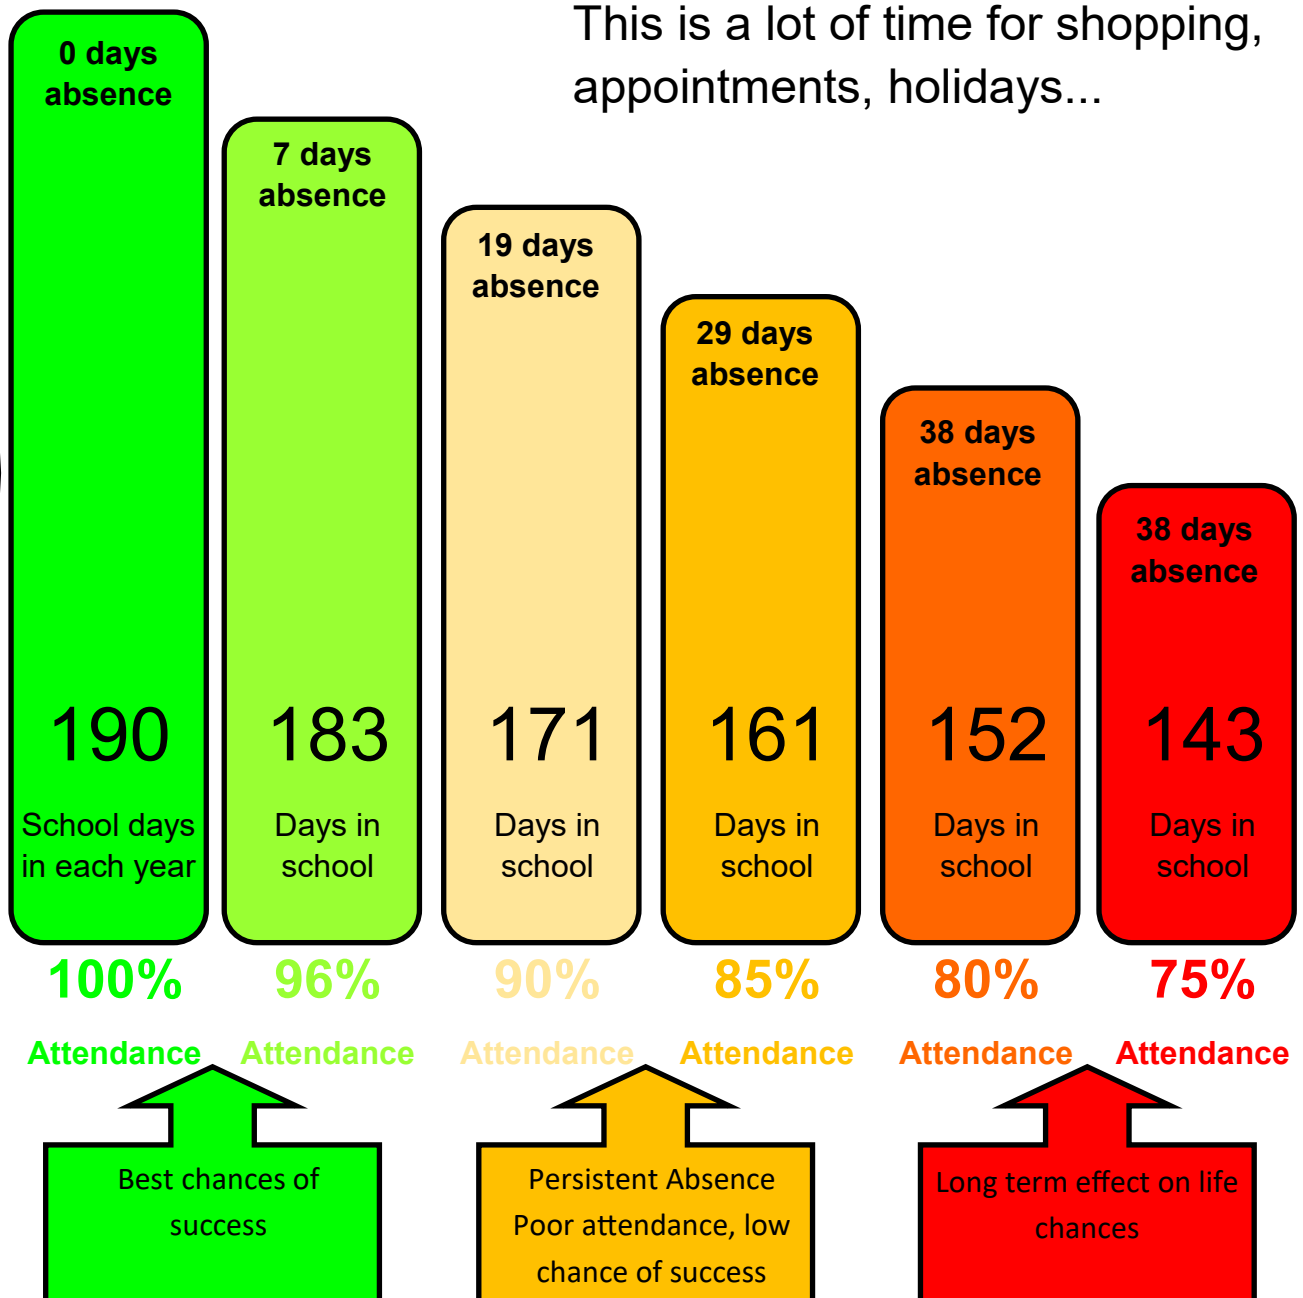

Good attendance at

Brooke Primary Academy means...

...being in school at least 96% of the time (183+ days)

175 days are non-school days

This is a lot of time for shopping, appointments, holidays...

365 days in a calendar year

DID YOU KNOW? A two week holiday in term time means that the highest attendance you can achieve is **94.7%**